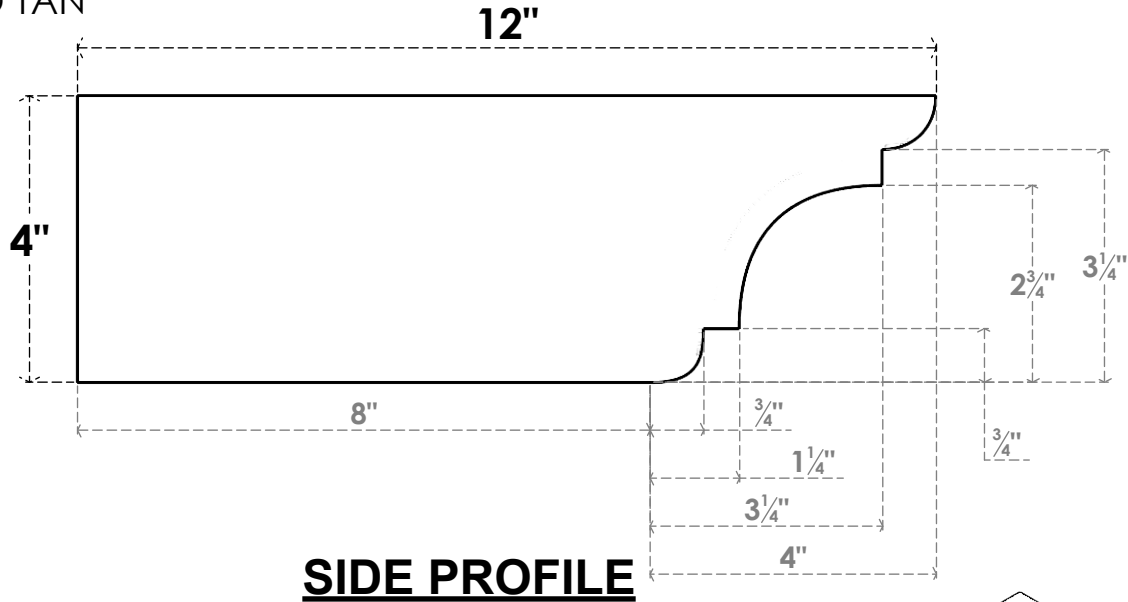

ITEM NUMBER: RFTURO06X04000X12000X004NEB00RCPR

6"W X 4"H X 12"L TIMBERTHANE ROUGH CEDAR NEW BRIGHTON FAUX WOOD OPEN RAFTER TAIL, 4"L END, PRIMED TAN

FRONT PROFILE

ISOMETRIC

GENERATED DATE : 03/02/2023

EKENA MILLWORK
2300 WEST MAIN ST.
CLARKSVILLE, TX 75426
TOLL FREE: 866-607-0453
WWW.EKENAMILLWORK.COM

NOTES

1. INSTALLATION TO BE COMPLETED IN ACCORDANCE WITH MANUFACTURER'S SPECIFICATIONS.
2. DRAWING MAY NOT BE TO SCALE
3. THIS DRAWING IS INTENDED FOR DESIGN AND PLANNING PURPOSES ONLY.
4. ALL INFORMATION CONTAINED HEREIN WAS CURRENT AT THE TIME OF DEVELOPMENT BUT MUST BE REVIEWED AND APPROVED BY THE PRODUCT MANUFACTURER TO BE CONSIDERED ACCURATE.
5. TIMBERTHANE ARCHITECTURAL PRODUCTS ARE MADE FROM HIGH DENSITY URETHANE AND COME FACTORY PRIMED