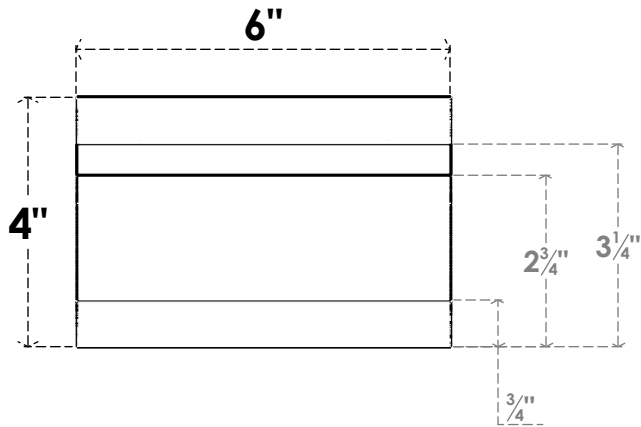

ITEM NUMBER: RFTURO06X04000X12000X004NEB00RCPR

6"W X 4"H X 12"L TIMBERTHANE ROUGH CEDAR NEW BRIGHTON FAUX WOOD OPEN RAFTER TAIL, 4"L END, PRIMED TAN

FRONT PROFILE

ISOMETRIC

GENERATED DATE : 03/02/2023

EKENA MILLWORK
2300 WEST MAIN ST.
CLARKSVILLE, TX 75426
TOLL FREE: 866-607-0453
WWW.EKENAMILLWORK.COM

NOTES

1. INSTALLATION TO BE COMPLETED IN ACCORDANCE WITH MANUFACTURER'S SPECIFICATIONS.
2. DRAWING MAY NOT BE TO SCALE
3. THIS DRAWING IS INTENDED FOR DESIGN AND PLANNING PURPOSES ONLY.
4. ALL INFORMATION CONTAINED HEREIN WAS CURRENT AT THE TIME OF DEVELOPMENT BUT MUST BE REVIEWED AND APPROVED BY THE PRODUCT MANUFACTURER TO BE CONSIDERED ACCURATE.
5. TIMBERTHANE ARCHITECTURAL PRODUCTS ARE MADE FROM HIGH DENSITY URETHANE AND COME FACTORY PRIMED