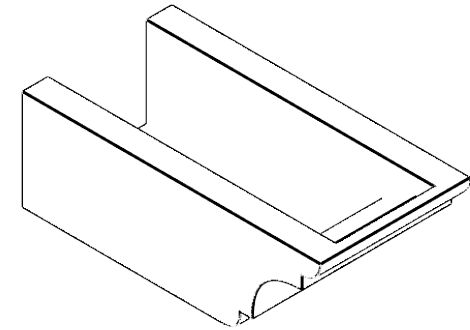

ITEM NUMBER: RFTURO06X04000X12000X004NEB00RCPR

6"W X 4"H X 12"L TIMBERTHANE ROUGH CEDAR NEW BRIGHTON FAUX WOOD OPEN RAFTER TAIL, 4"L END, PRIMED TAN

FRONT PROFILE

ISOMETRIC

GENERATED DATE : 03/02/2023

EKENA MILLWORK
2300 WEST MAIN ST.
CLARKSVILLE, TX 75426
TOLL FREE: 866-607-0453
WWW.EKENAMILLWORK.COM

NOTES

1. INSTALLATION TO BE COMPLETED IN ACCORDANCE WITH MANUFACTURER'S SPECIFICATIONS.
2. DRAWING MAY NOT BE TO SCALE
3. THIS DRAWING IS INTENDED FOR DESIGN AND PLANNING PURPOSES ONLY.
4. ALL INFORMATION CONTAINED HEREIN WAS CURRENT AT THE TIME OF DEVELOPMENT BUT MUST BE REVIEWED AND APPROVED BY THE PRODUCT MANUFACTURER TO BE CONSIDERED ACCURATE.
5. TIMBERTHANE ARCHITECTURAL PRODUCTS ARE MADE FROM HIGH DENSITY URETHANE AND COME FACTORY PRIMED